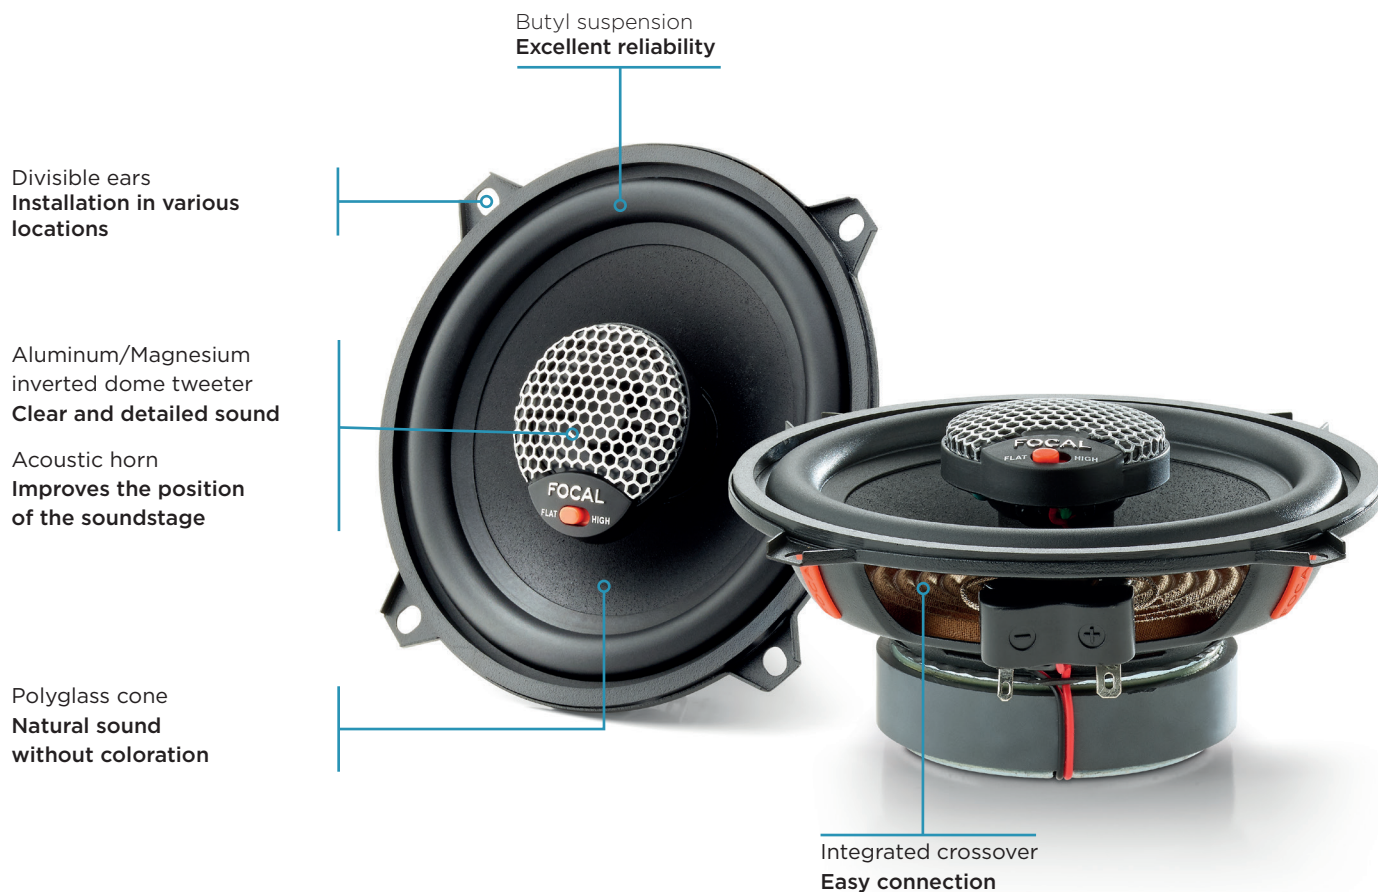

## 2-way coaxial kit

### ADVANTAGES

- High sensitivity
- Shallow mounting depth (1<sup>59</sup>/<sub>64</sub>" - 48.9mm)
- Great improvement from original car speakers
- Dynamics and neutrality

Acoustic horn

Level adjustment

## TECHNICAL CHARACTERISTICS

**Woofers:** 5<sup>1</sup>/<sub>8</sub>" (130mm)  
**Voice coil diameter:** 1" (25mm)  
**Max. power:** 120W  
**Nom. power:** 60W RMS

**Sensitivity (2.83V/1m):** 91.8dB  
**Frequency response:** 90Hz-21kHz  
**Al/Mg inverted dome tweeter**  
**Accessories:** delivered without grilles