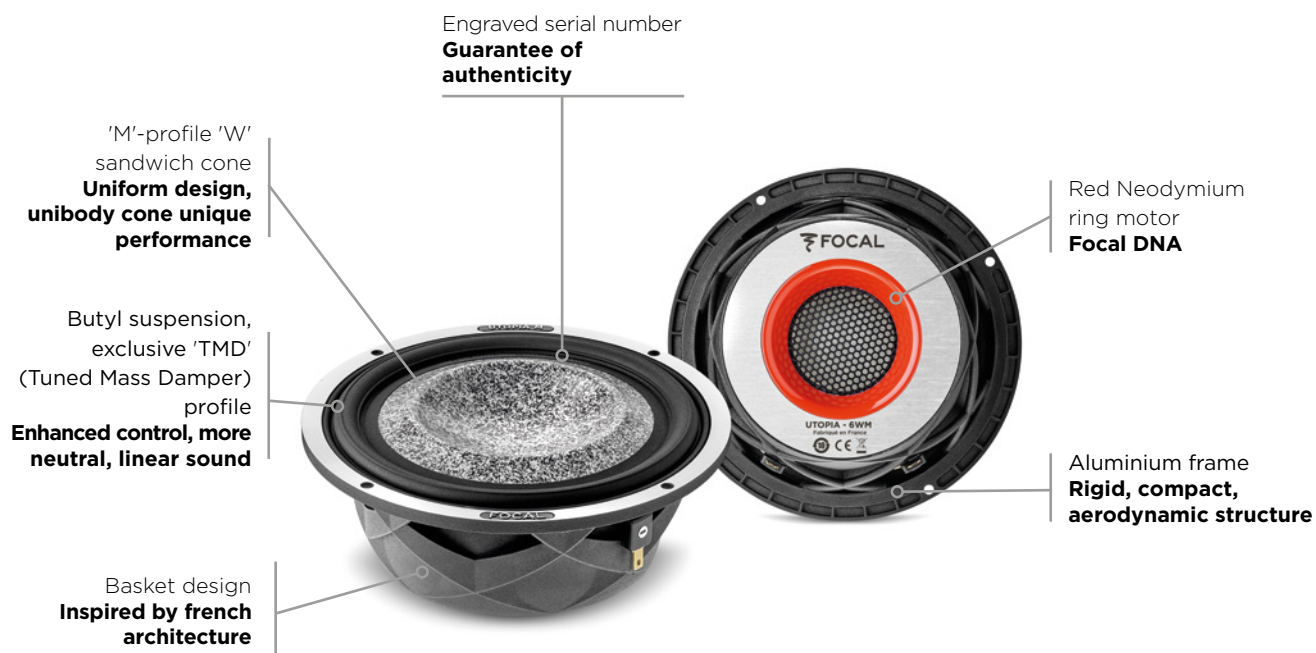

## Woofer 6<sup>1</sup>/<sub>2</sub>"

### Key points

- 'M'-profile 'W' cone
- 'TMD' suspension
- 80mm (3.1") voice coil
- Shallow depth

Type	Woofer
Woofer	(6 <sup>1</sup> / <sub>2</sub> " ) 165mm
Voice coil diameter	(3.1" ) 80mm
Motor	Neodymium
Cone	'M'-profile 'W'
Suspension	Tuned Mass Damper (TMD®)
Impedance	4Ω
Max. power	200W
Nom. power	100W
Sensitivity (2.83 V/1 m)	91.5dB
Frequency response	60Hz - 6kHz
Accessories	Mounting screws supplied Optional grilles