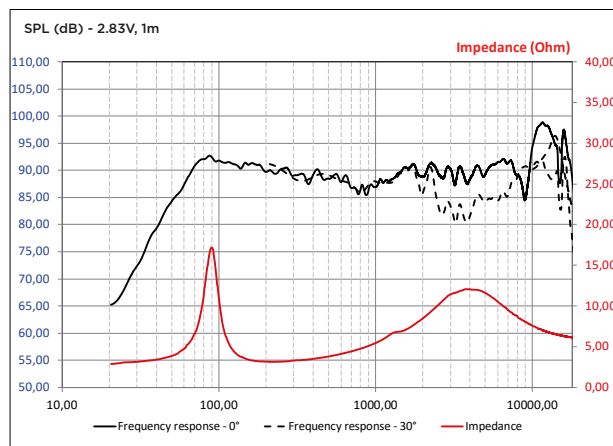

AUDITOR ACX 165 S

Technical Sheet

6.5" Woofer

- PP membrane, natural sound
- Inverted dome Mylar tweeter
- Compact dimensions, easy to install

SPECIFICATIONS

Nominal power	70W
Maximum power	140W
Sensitivity	93dB
Nom. impedance	4 Ω
Frequency response	60Hz-21kHz
Cone	Polypropylene
Surround	Butyl
VC diameter	25mm 1"
Net weight	750g

FREQUENCY RESPONSE/IMPEDANCE

PARAMETERS

Rdc	2.9 Ω
Fs	90Hz
Mms	14g
Cms	0.23mm/N
Vas	5.8 l
Qts	1
Qes	1.3
Qms	7
Bxl	4.3 N/A
Sd	137cm

MECHANICAL DRAWING